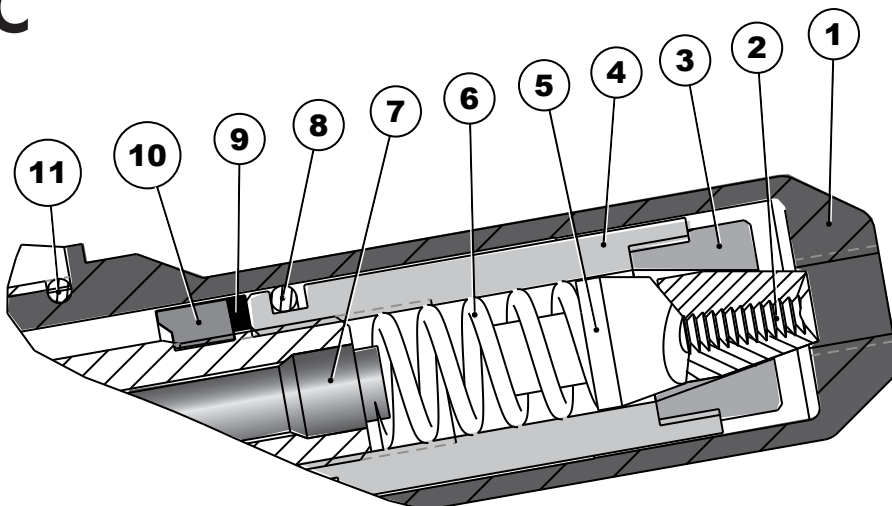

# BREAKDOWN BNT-1, BNT-2 and BNT-3

**A**

**B**

**C**

NOSEPIECE N°	ALU/STEEL ALU/INOX	ALU/ALU	STEEL	INOX	COPPER	HARDGRIP
 724	2,4	2,4		2,4		
 730	3,0 - 3,2	3,0 - 3,2	3,0 - 3,2		3,0 - 3,2	3,2 steel
 740	4,0	4,0	4,0	3,0 - 3,2 4,0	4,0	3,2 inox
 750	4,8 - 5,0					4,0

### OPTIONAL

 754	4,8 - 5,0 Head Ø16					
 774	4,8 - 5,0 Head Ø14 compositor panel					
 776	4,8 - 5,0 Head Ø16 compositor panel					

N°	REFERENCE	DESCRIPTION
1	05BNT000357	NOZZLE ASSEMBLY
2	05BNT001001	SMALL GAUGE JAWS
3	05BNT000346	JAW HOLDER CONE
4	05BNT000348	JAW HOLDER CYLINDER
5	05BNT000351	JAW PISTON
6	05BNT000349	JAW SPRING
7	05BNT000326	DRIVING AXLE INSERT
8	05BNT000386	JAW ASSEMBLY O-RING
9	05BNT000363	JAW ASSEMBLY WASHER
10	05BNT000350	JAW ASSEMBLY NUT
11	05BNT000390	NOZZLE HOLDER O-RING
12	05BNT000310	DRIVE SHAFT HOUSING
13	05BNT000378	DRIVE SHAFT O-RING HOUSING
14	05BNT000377	DRIVE SHAFT SUPPORT RING HOUSING
15	05BNT000410	OIL LOCKING SCREW
16	05BNT000393	DRIVE SHAFT NYLON STOPPER RING
17	05BNT000314	DRIVE SHAFT FRONT SECTION
18	05BNT000375	DRIVE SHAFT PACKING
19	05BNT000315	DRIVE SHAFT REAR SECTION
20	05BNT000384	DRIVE SHAFT O-RING
21	05BNT000367	STORAGE HANGING RING
22	05BNT000374	DRIVE SHAFT SPRING GUIDE
23	05BNT000371	DRIVE SHAFT HOUSING SPRING
24	05BNT000388	INNER O-RING SHAFT HOUSING PLUG
25	05BNT000389	OUTER O-RING SHAFT HOUSING PLUG
26	05BNT000361	SHAFT HOUSING PLUG
27	05BNT000401	SPENT MANDREL COLLECTOR RECEPTACLE
28	05BNT000364	SPENT MANDREL EJECTOR WASHER
29	05BNT000365	MANDREL EJECTOR
30	05BNT000402	SPENT MANDREL COLLECTOR
31	05BNT000411	TRIGGER SWITCH
32	05BNT000403	AIR TUBE JUNCTION
33	05BNT000391	OLEO CYLINDER OUTER RING SEAL
34	05BNT000325	OLEO CYLINDER VALVE WASHER
35	05BNT000412	SWITCH ASSEMBLY
36	05BNT000405	HANDLE BOLTS
37	05BNT000366	HANDLE ASSEMBLY
38	05BNT000324	HYDRAULIC OLEO CYLINDER
39	05BNT000406	Ø4 HOUSING SHORT SCREW
40	05BNT000407	Ø4 HOUSING LONG SCREW
41	05BNT000399	VACUUM CUTOFF SHAFT SEAL