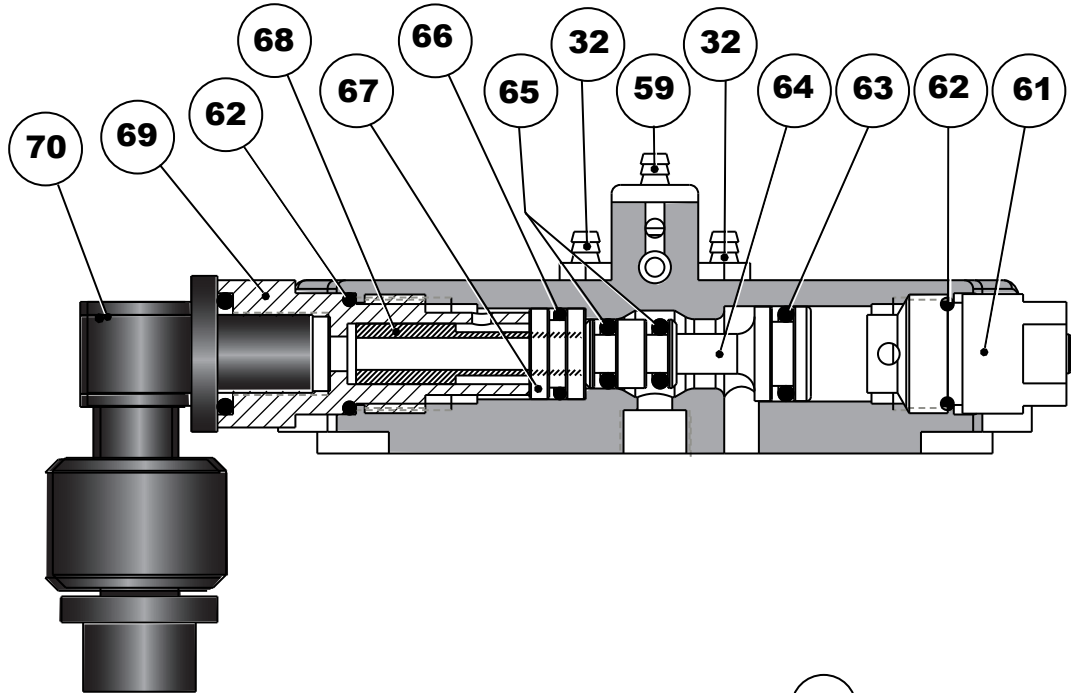

# BREAKDOWN BNT-1, BNT-2 and BNT-3

**A**

**B**

**C**

NOSEPIECE N°	ALU/STEEL ALU/INOX	ALU/ALU	STEEL	INOX	COPPER	HARDGRIP
 724	2,4	2,4		2,4		
 730	3,0 - 3,2	3,0 - 3,2	3,0 - 3,2		3,0 - 3,2	3,2 steel
 740	4,0	4,0	4,0	3,0 - 3,2 4,0	4,0	3,2 inox
 750	4,8 - 5,0					4,0

### OPTIONAL

 754	4,8 - 5,0 Head Ø16					
 774	4,8 - 5,0 Head Ø14 compositor panel					
 776	4,8 - 5,0 Head Ø16 compositor panel					

N°	REFERENCE	DESCRIPTION
1	05BNT000357	NOZZLE ASSEMBLY
2	05BNT001001	SMALL GAUGE JAWS
3	05BNT000346	JAW HOLDER CONE
4	05BNT000348	JAW HOLDER CYLINDER
5	05BNT000351	JAW PISTON
6	05BNT000349	JAW SPRING
7	05BNT000326	DRIVING AXLE INSERT
8	05BNT000386	JAW ASSEMBLY O-RING
9	05BNT000363	JAW ASSEMBLY WASHER
10	05BNT000350	JAW ASSEMBLY NUT
11	05BNT000390	NOZZLE HOLDER O-RING
12	05BNT000310	DRIVE SHAFT HOUSING
13	05BNT000378	DRIVE SHAFT O-RING HOUSING
14	05BNT000377	DRIVE SHAFT SUPPORT RING HOUSING
15	05BNT000410	OIL LOCKING SCREW
16	05BNT000393	DRIVE SHAFT NYLON STOPPER RING
17	05BNT000314	DRIVE SHAFT FRONT SECTION
18	05BNT000375	DRIVE SHAFT PACKING
19	05BNT000315	DRIVE SHAFT REAR SECTION
20	05BNT000384	DRIVE SHAFT O-RING
21	05BNT000367	STORAGE HANGING RING
22	05BNT000374	DRIVE SHAFT SPRING GUIDE
23	05BNT000371	DRIVE SHAFT HOUSING SPRING
24	05BNT000388	INNER O-RING SHAFT HOUSING PLUG
25	05BNT000389	OUTER O-RING SHAFT HOUSING PLUG
26	05BNT000361	SHAFT HOUSING PLUG
27	05BNT000401	SPENT MANDREL COLLECTOR RECEPTACLE
28	05BNT000364	SPENT MANDREL EJECTOR WASHER
29	05BNT000365	MANDREL EJECTOR
30	05BNT000402	SPENT MANDREL COLLECTOR
31	05BNT000411	TRIGGER SWITCH
32	05BNT000403	AIR TUBE JUNCTION
33	05BNT000391	OLEO CYLINDER OUTER RING SEAL
34	05BNT000325	OLEO CYLINDER VALVE WASHER
35	05BNT000412	SWITCH ASSEMBLY
36	05BNT000405	HANDLE BOLTS
37	05BNT000366	HANDLE ASSEMBLY
38	05BNT000324	HYDRAULIC OLEO CYLINDER
39	05BNT000406	Ø4 HOUSING SHORT SCREW
40	05BNT000407	Ø4 HOUSING LONG SCREW
41	05BNT000399	VACUUM CUTOFF SHAFT SEAL