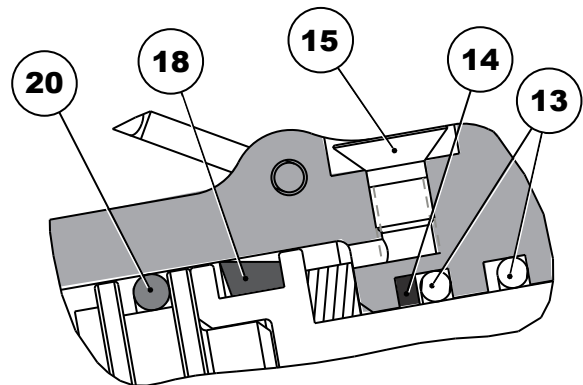

# BREAKDOWN BNT-1, BNT-2 and BNT-3

**A**

**B**

**C**

NOSEPIECE N°	ALU/STEEL ALU/INOX	ALU/ALU	STEEL	INOX	COPPER	HARDGRIP
 724	2,4	2,4		2,4		
 730	3,0 - 3,2	3,0 - 3,2	3,0 - 3,2		3,0 - 3,2	3,2 steel
 740	4,0	4,0	4,0	3,0 - 3,2 4,0	4,0	3,2 inox
 750	4,8 - 5,0					4,0

### OPTIONAL

 754	4,8 - 5,0 Head Ø16					
 774	4,8 - 5,0 Head Ø14 compositor panel					
 776	4,8 - 5,0 Head Ø16 compositor panel					

N°	REFERENCE	DESCRIPTION
1	05BNT000357	NOZZLE ASSEMBLY
2	05BNT001001	SMALL GAUGE JAWS
3	05BNT000346	JAW HOLDER CONE
4	05BNT000348	JAW HOLDER CYLINDER
5	05BNT000351	JAW PISTON
6	05BNT000349	JAW SPRING
7	05BNT000326	DRIVING AXLE INSERT
8	05BNT000386	JAW ASSEMBLY O-RING
9	05BNT000363	JAW ASSEMBLY WASHER
10	05BNT000350	JAW ASSEMBLY NUT
11	05BNT000390	NOZZLE HOLDER O-RING
12	05BNT000310	DRIVE SHAFT HOUSING
13	05BNT000378	DRIVE SHAFT O-RING HOUSING
14	05BNT000377	DRIVE SHAFT SUPPORT RING HOUSING
15	05BNT000410	OIL LOCKING SCREW
16	05BNT000393	DRIVE SHAFT NYLON STOPPER RING
17	05BNT000314	DRIVE SHAFT FRONT SECTION
18	05BNT000375	DRIVE SHAFT PACKING
19	05BNT000315	DRIVE SHAFT REAR SECTION
20	05BNT000384	DRIVE SHAFT O-RING
21	05BNT000367	STORAGE HANGING RING
22	05BNT000374	DRIVE SHAFT SPRING GUIDE
23	05BNT000371	DRIVE SHAFT HOUSING SPRING
24	05BNT000388	INNER O-RING SHAFT HOUSING PLUG
25	05BNT000389	OUTER O-RING SHAFT HOUSING PLUG
26	05BNT000361	SHAFT HOUSING PLUG
27	05BNT000401	SPENT MANDREL COLLECTOR RECEPTACLE
28	05BNT000364	SPENT MANDREL EJECTOR WASHER
29	05BNT000365	MANDREL EJECTOR
30	05BNT000402	SPENT MANDREL COLLECTOR
31	05BNT000411	TRIGGER SWITCH
32	05BNT000403	AIR TUBE JUNCTION
33	05BNT000391	OLEO CYLINDER OUTER RING SEAL
34	05BNT000325	OLEO CYLINDER VALVE WASHER
35	05BNT000412	SWITCH ASSEMBLY
36	05BNT000405	HANDLE BOLTS
37	05BNT000366	HANDLE ASSEMBLY
38	05BNT000324	HYDRAULIC OLEO CYLINDER
39	05BNT000406	Ø4 HOUSING SHORT SCREW
40	05BNT000407	Ø4 HOUSING LONG SCREW
41	05BNT000399	VACUUM CUTOFF SHAFT SEAL