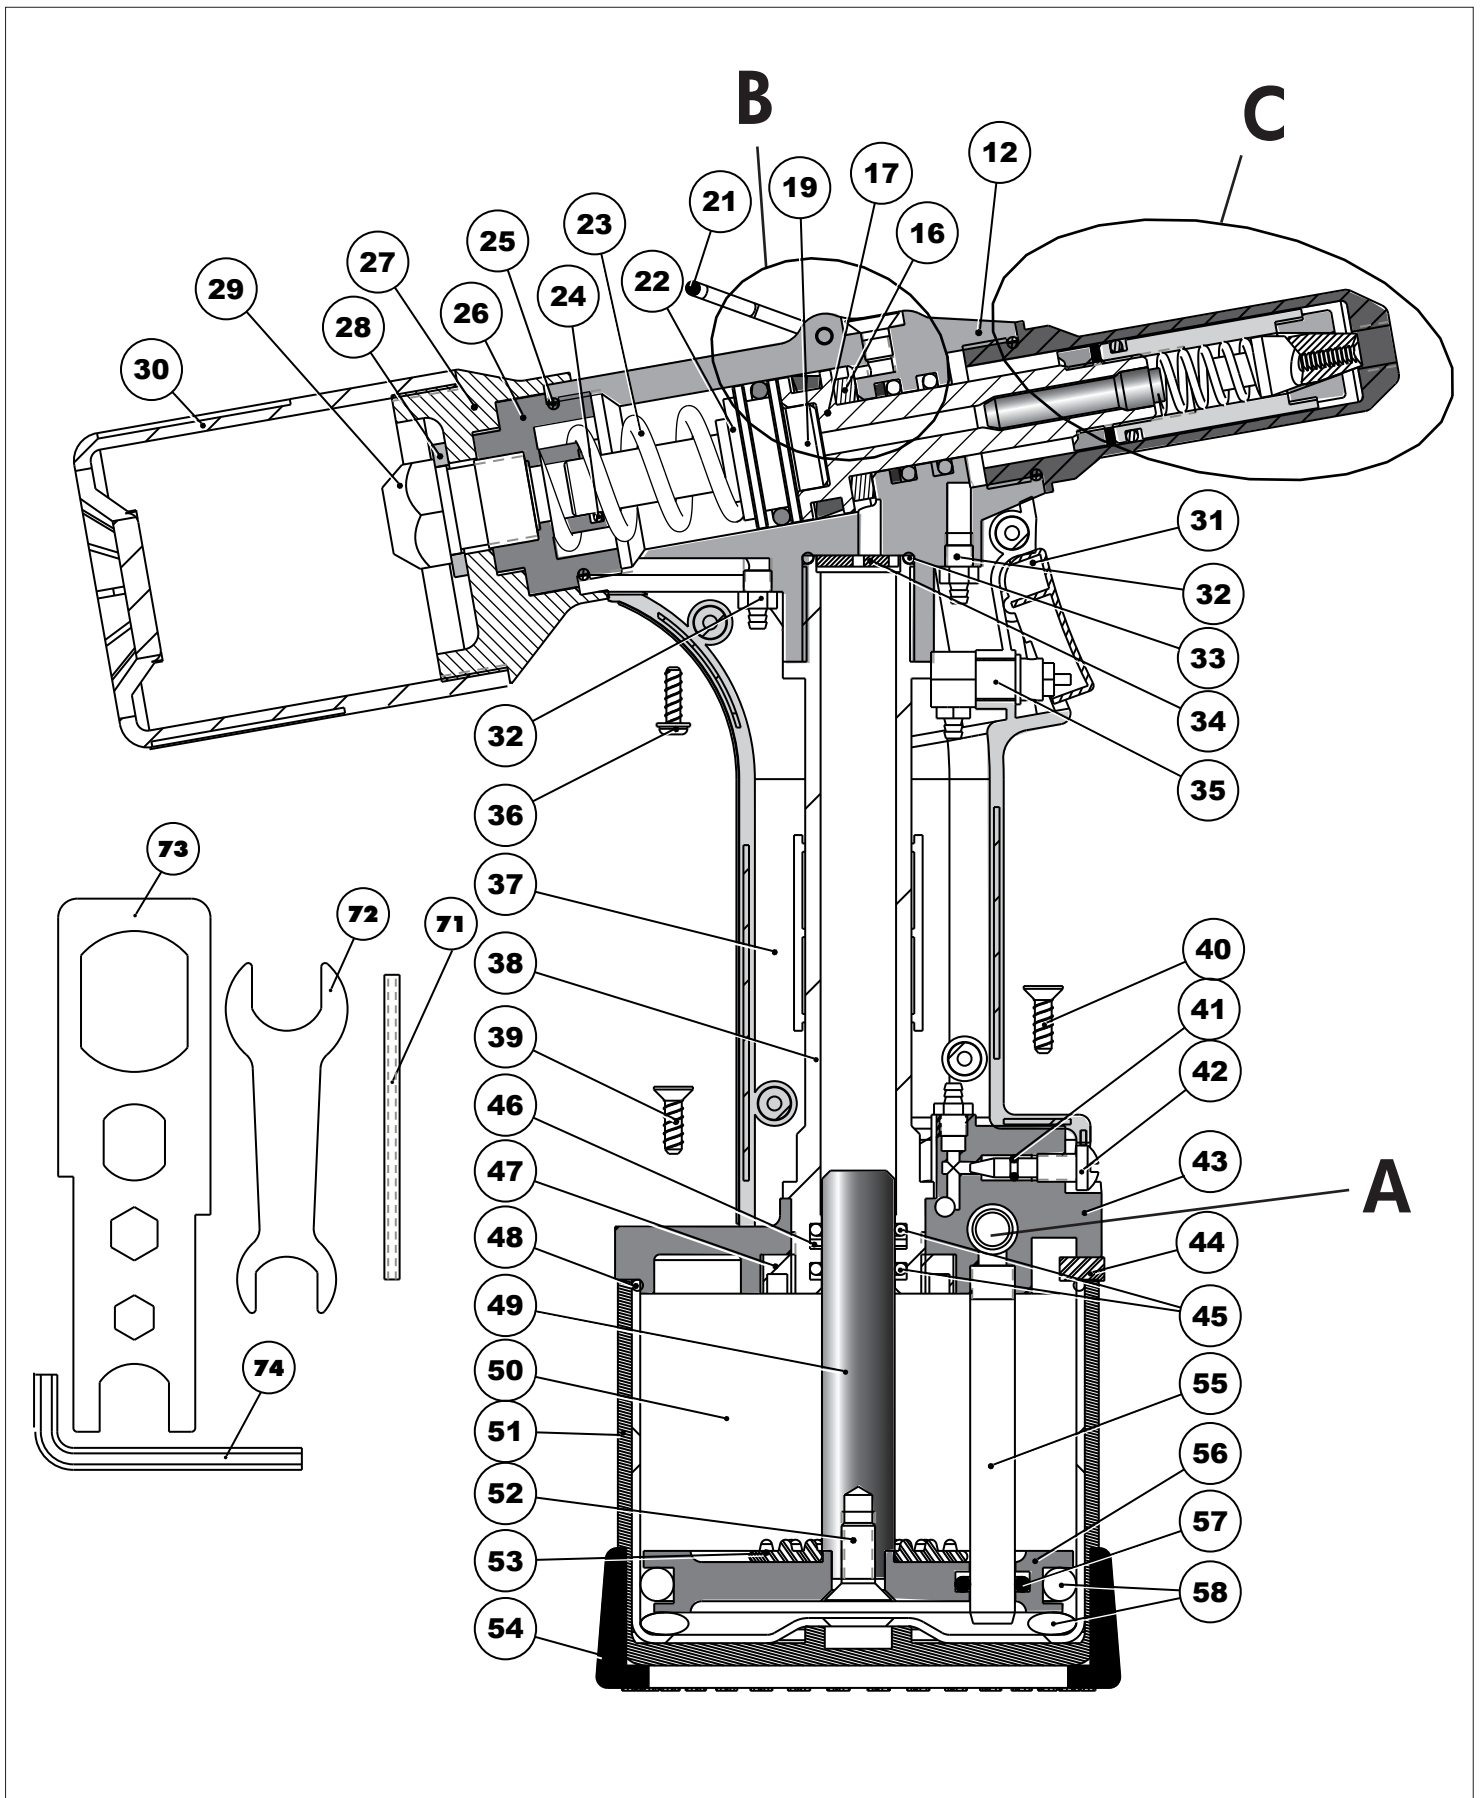

# BREAKDOWN BNT-1, BNT-2 and BNT-3

**A**

**B**

**C**

NOSEPIECE N°	ALU/STEEL ALU/INOX	ALU/ALU	STEEL	INOX	COPPER	HARDGRIP
 724	2,4	2,4		2,4		
 730	3,0 - 3,2	3,0 - 3,2	3,0 - 3,2		3,0 - 3,2	3,2 steel
 740	4,0	4,0	4,0	3,0 - 3,2 4,0	4,0	3,2 inox
 750	4,8 - 5,0					4,0

### OPTIONAL

 754	4,8 - 5,0 Head Ø16					
 774	4,8 - 5,0 Head Ø14 compositor panel					
 776	4,8 - 5,0 Head Ø16 compositor panel					

N°	REFERENCE	DESCRIPTION
1	05BNT000357	NOZZLE ASSEMBLY
2	05BNT001001	SMALL GAUGE JAWS
3	05BNT000346	JAW HOLDER CONE
4	05BNT000348	JAW HOLDER CYLINDER
5	05BNT000351	JAW PISTON
6	05BNT000349	JAW SPRING
7	05BNT000326	DRIVING AXLE INSERT
8	05BNT000386	JAW ASSEMBLY O-RING
9	05BNT000363	JAW ASSEMBLY WASHER
10	05BNT000350	JAW ASSEMBLY NUT
11	05BNT000390	NOZZLE HOLDER O-RING
12	05BNT000310	DRIVE SHAFT HOUSING
13	05BNT000378	DRIVE SHAFT O-RING HOUSING
14	05BNT000377	DRIVE SHAFT SUPPORT RING HOUSING
15	05BNT000410	OIL LOCKING SCREW
16	05BNT000393	DRIVE SHAFT NYLON STOPPER RING
17	05BNT000314	DRIVE SHAFT FRONT SECTION
18	05BNT000375	DRIVE SHAFT PACKING
19	05BNT000315	DRIVE SHAFT REAR SECTION
20	05BNT000384	DRIVE SHAFT O-RING
21	05BNT000367	STORAGE HANGING RING
22	05BNT000374	DRIVE SHAFT SPRING GUIDE
23	05BNT000371	DRIVE SHAFT HOUSING SPRING
24	05BNT000388	INNER O-RING SHAFT HOUSING PLUG
25	05BNT000389	OUTER O-RING SHAFT HOUSING PLUG
26	05BNT000361	SHAFT HOUSING PLUG
27	05BNT000401	SPENT MANDREL COLLECTOR RECEPTACLE
28	05BNT000364	SPENT MANDREL EJECTOR WASHER
29	05BNT000365	MANDREL EJECTOR
30	05BNT000402	SPENT MANDREL COLLECTOR
31	05BNT000411	TRIGGER SWITCH
32	05BNT000403	AIR TUBE JUNCTION
33	05BNT000391	OLEO CYLINDER OUTER RING SEAL
34	05BNT000325	OLEO CYLINDER VALVE WASHER
35	05BNT000412	SWITCH ASSEMBLY
36	05BNT000405	HANDLE BOLTS
37	05BNT000366	HANDLE ASSEMBLY
38	05BNT000324	HYDRAULIC OLEO CYLINDER
39	05BNT000406	Ø4 HOUSING SHORT SCREW
40	05BNT000407	Ø4 HOUSING LONG SCREW
41	05BNT000399	VACUUM CUTOFF SHAFT SEAL