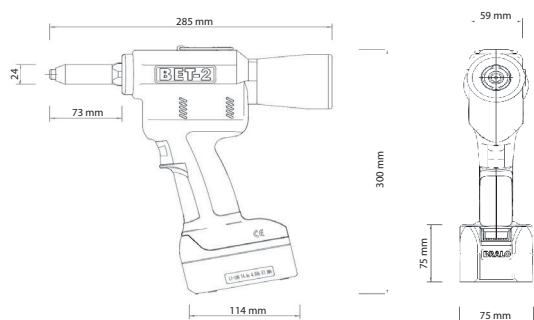

# BATTERY RIVETING TOOL BET-2

REFERENCE	ARTICLE
<b>BET-2</b> 1 battery 4,0 Ah	02BET2010
<b>BET-2</b> 2 batteries 4,0 Ah	02BET2020

RIVET m/m	MATERIALS		
	Aluminium	Steel	Inox
4,0 - 4,8 - 5,0	✓	✓	✓
6,0 - 6,4	✓	✓	✓
4,8 - 6,0 Hardgrip	✓	✓	✓
6,4 Hardlock	✓	✓	✓
4,8 Structural	✓	✓	✓
6,5 Structural	✓	✓	✓
5,2- 6,4 S-Trebol	*		
7,7 S-Trebol	**		